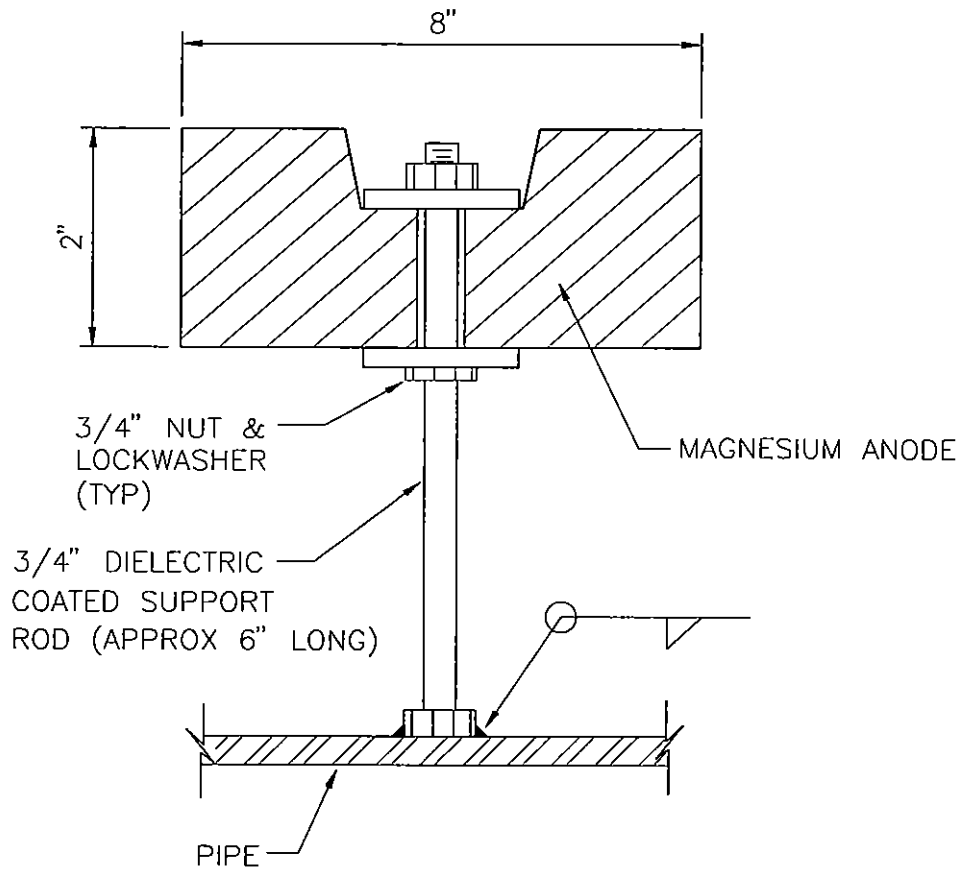

NOTE:

7.5 lb. 8" x 8" x 2" MAGNESIUM ANODE (TYP X PER PIPE OUTLET EQUALLY SPACED AROUND PIPE)

ANODE

NOT TO SCALE

RM02-1 070803