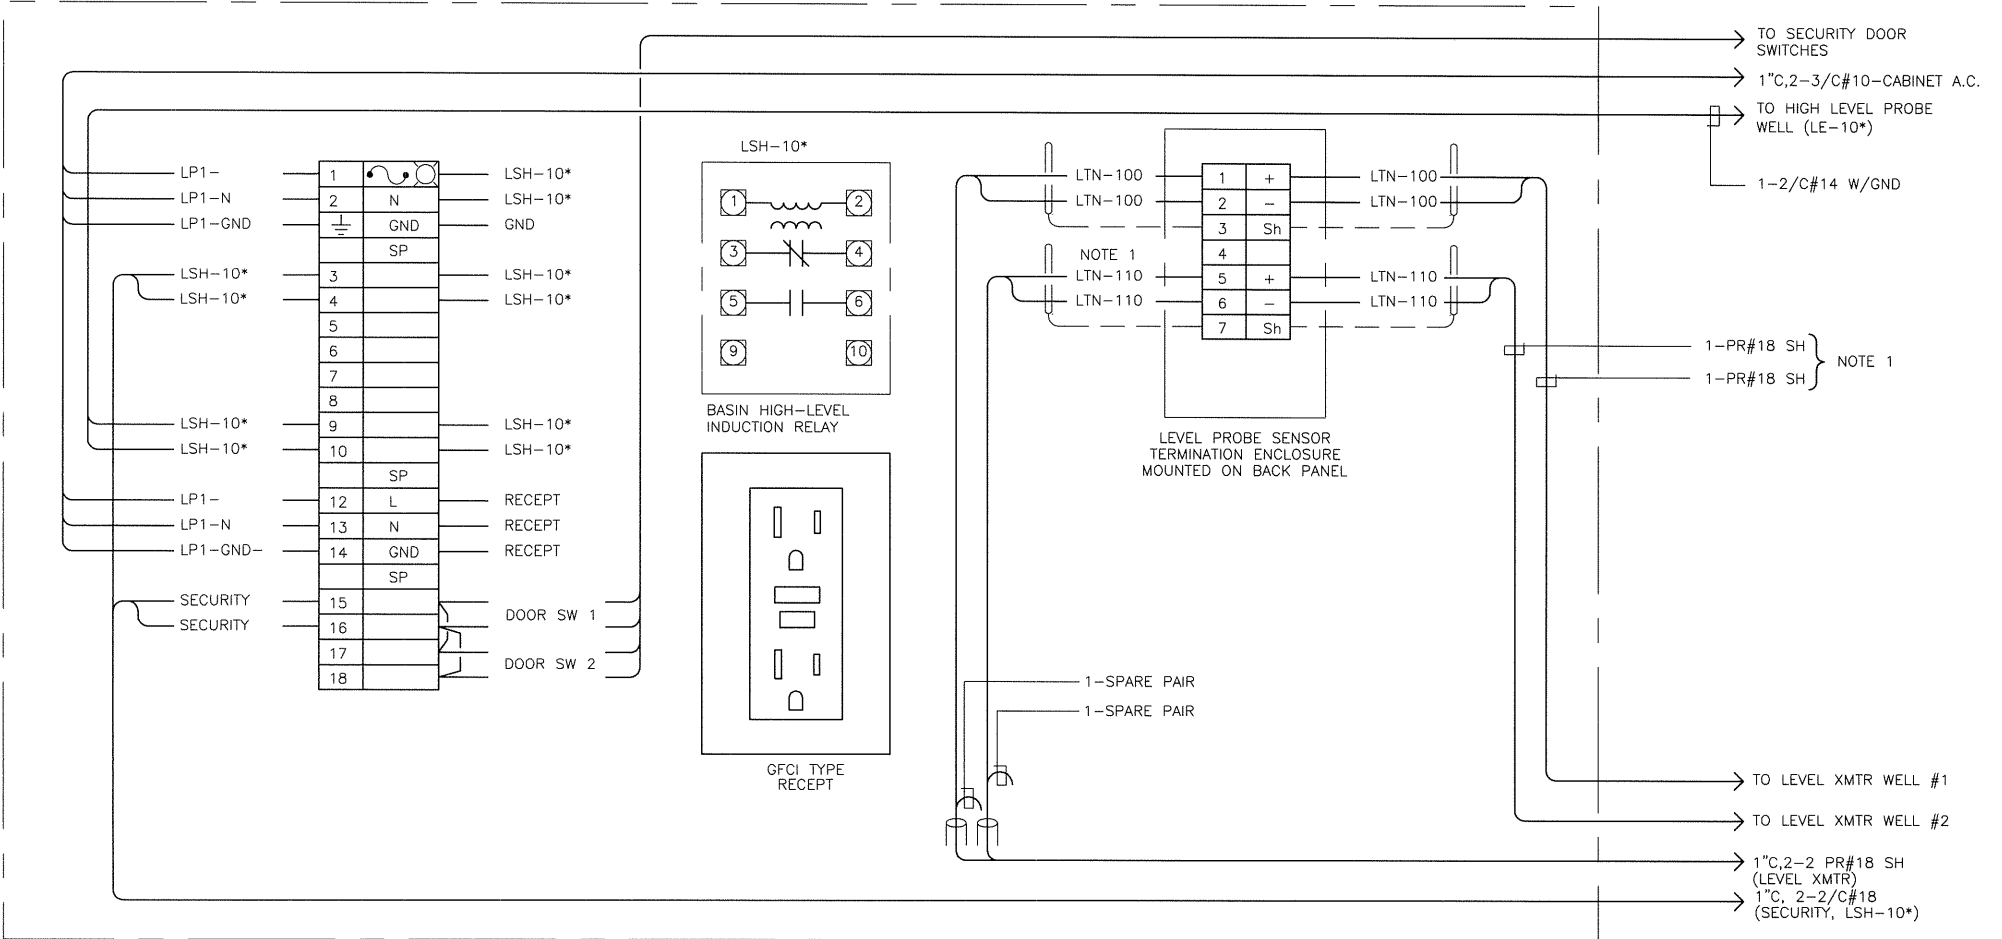

BACK PANEL OF ENCLOSURE

NOTES:  
 1. LEVEL TRANSMITTER CABLE IS FURNISHED WITH THE TRANSMITTER.

**RESERVOIR BASIN LEVEL ENCLOSURE WIRING**

NOT TO SCALE

E08-3

100608