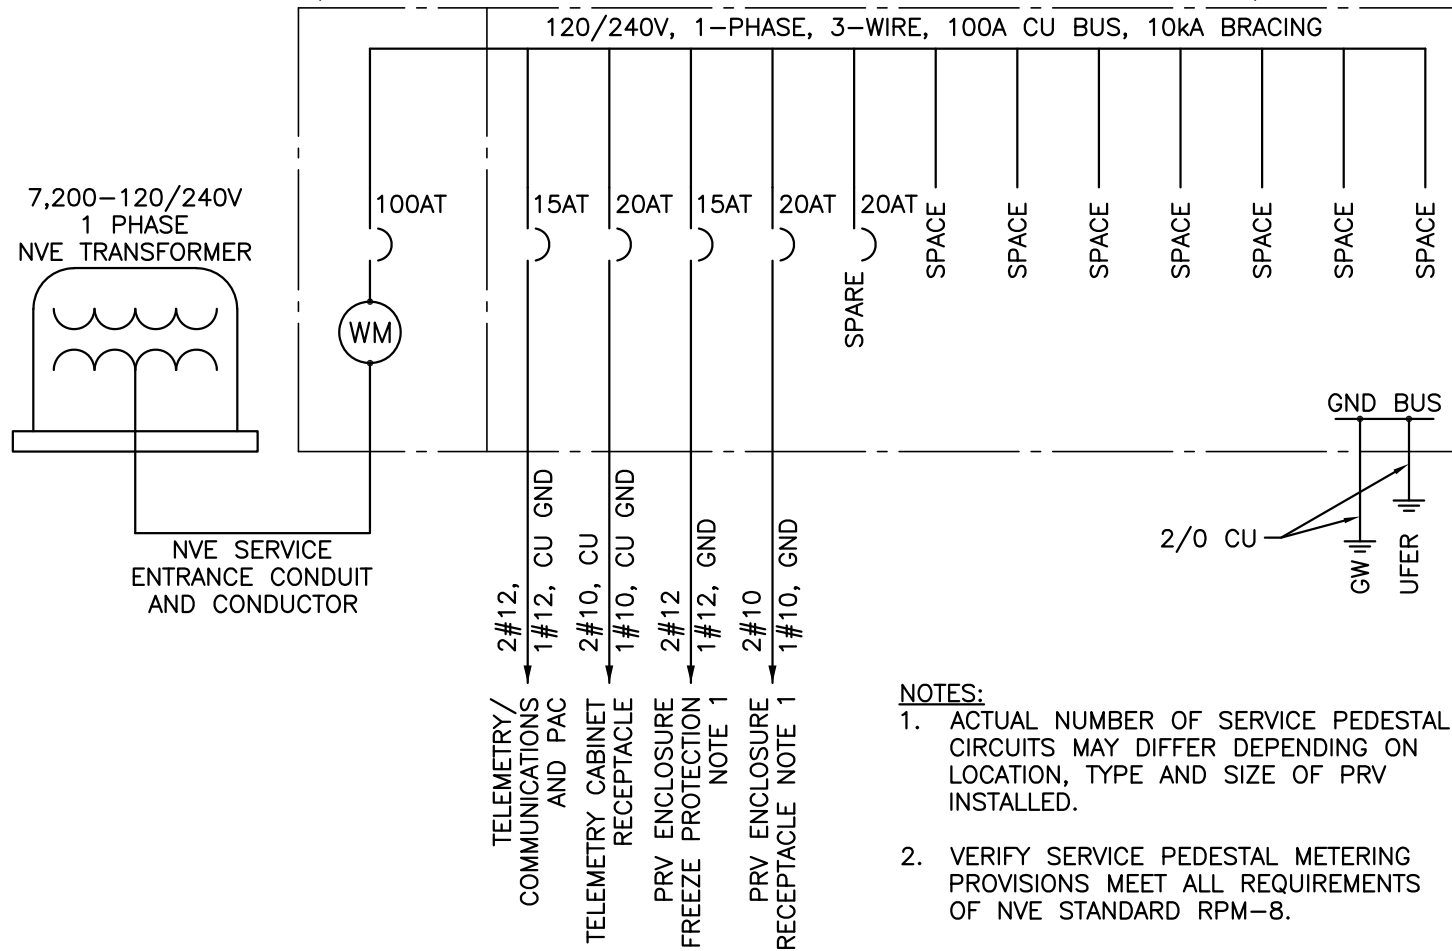

POWER SERVICE PEDESTAL:
 (SIMILAR TO NVE RPM-8, NON-RESIDENTIAL SERVICE PEDESTAL STANDARD)

- NOTES:**
1. ACTUAL NUMBER OF SERVICE PEDESTAL CIRCUITS MAY DIFFER DEPENDING ON LOCATION, TYPE AND SIZE OF PRV INSTALLED.
 2. VERIFY SERVICE PEDESTAL METERING PROVISIONS MEET ALL REQUIREMENTS OF NVE STANDARD RPM-8.