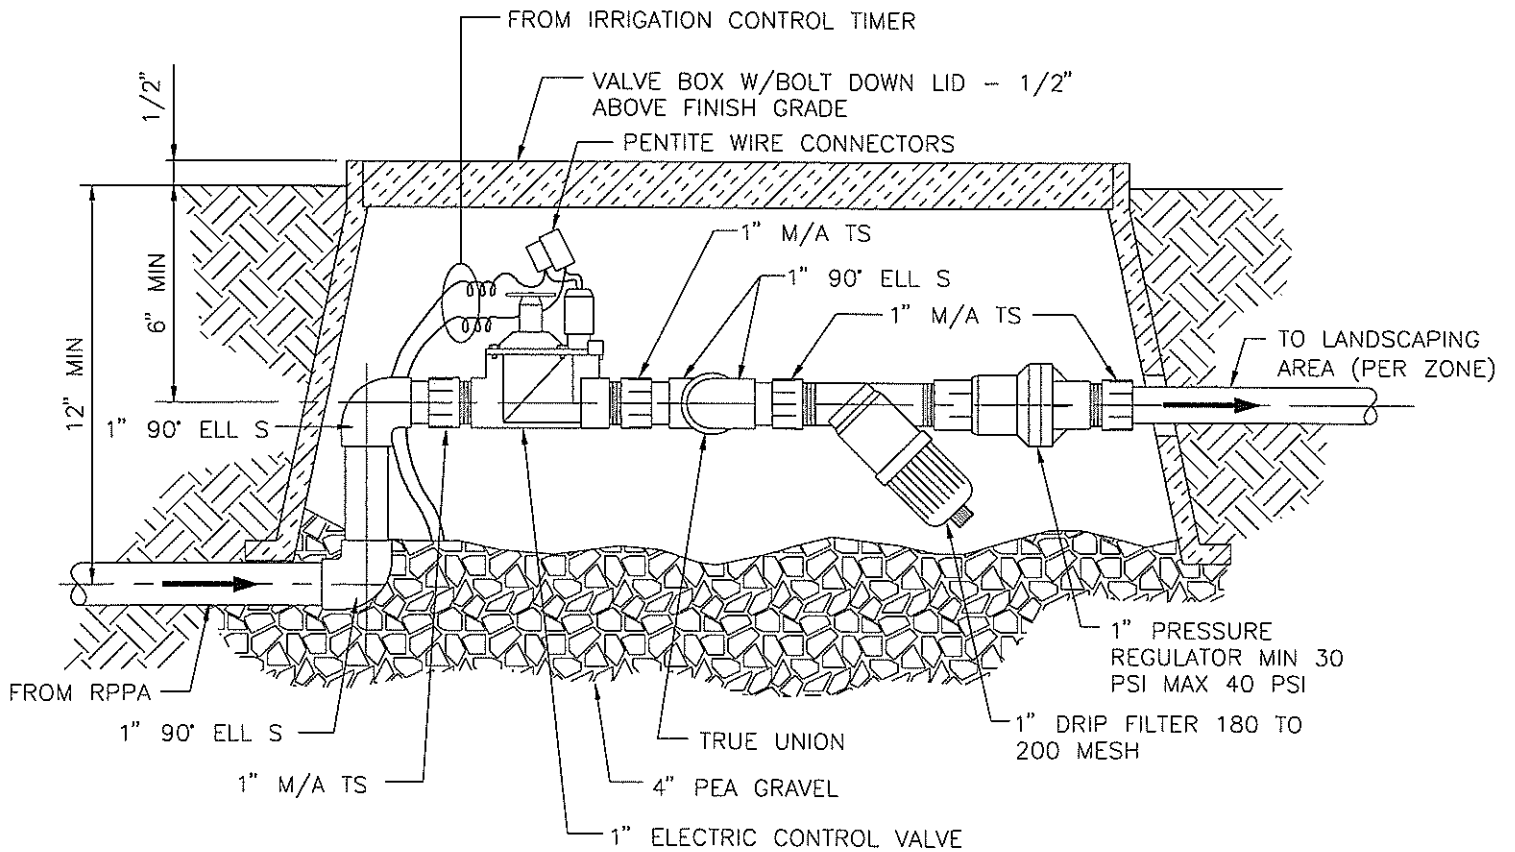

PLAN VIEW

NOTE:  
INSTALL 1" TRUE UNION BETWEEN ELECTRIC CONTROL VALVE AND DRIP FILTER.

## IRRIGATION CONTROL VALVE INSTALLATION DETAIL

NOT TO SCALE

LS-06

011107